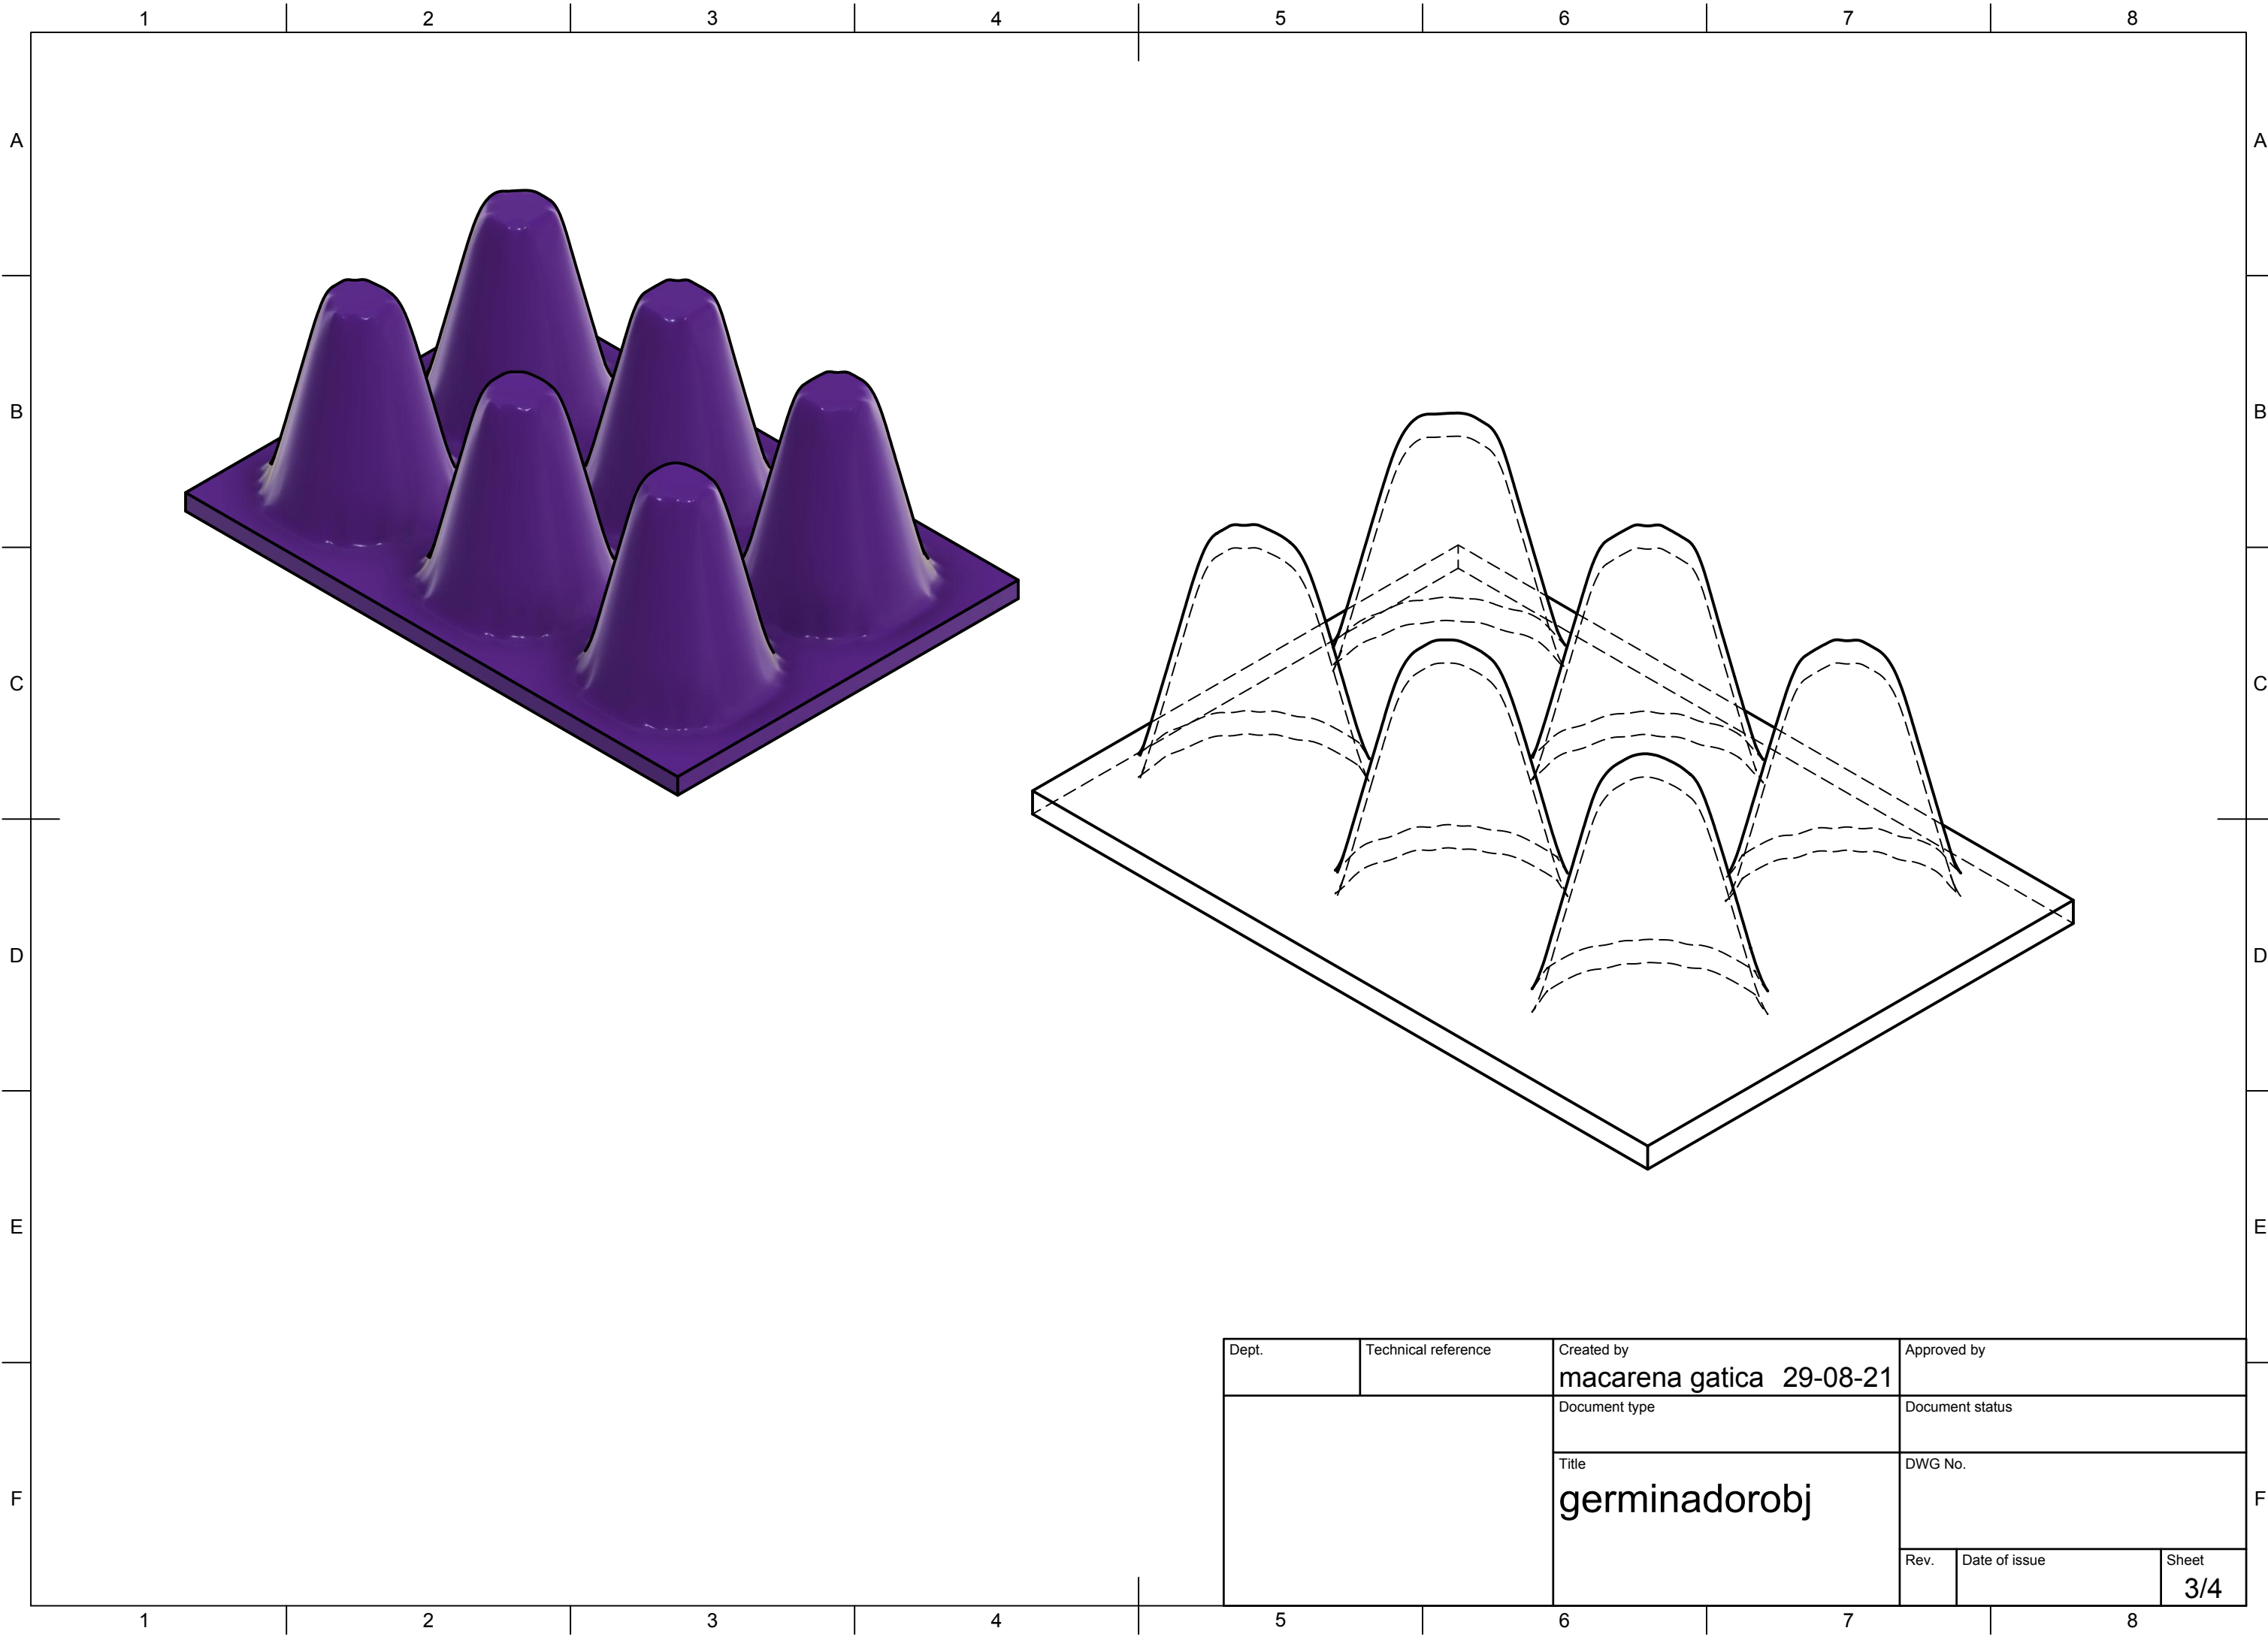

Dept.	Technical reference	Created by macarena gatica 29-08-21	Approved by	
		Document type	Document status	
		Title germinadorobj	DWG No.	
	Rev.	Date of issue	Sheet 1/4	

Dept.	Technical reference	Created by macarena gatica 29-08-21	Approved by
		Document type	Document status
		Title germinadorobj	DWG No.
		Rev.	Date of issue
		Sheet 2/4	

Dept.	Technical reference	Created by macarena gatica 29-08-21	Approved by
		Document type	Document status
		Title germinadorobj	DWG No.
		Rev.	Date of issue
		Sheet 3/4	

Dept.	Technical reference	Created by macarena gatica 29-08-21	Approved by
		Document type	Document status
		Title germinadorobj	DWG No.
		Rev.	Date of issue
		Sheet 4/4	