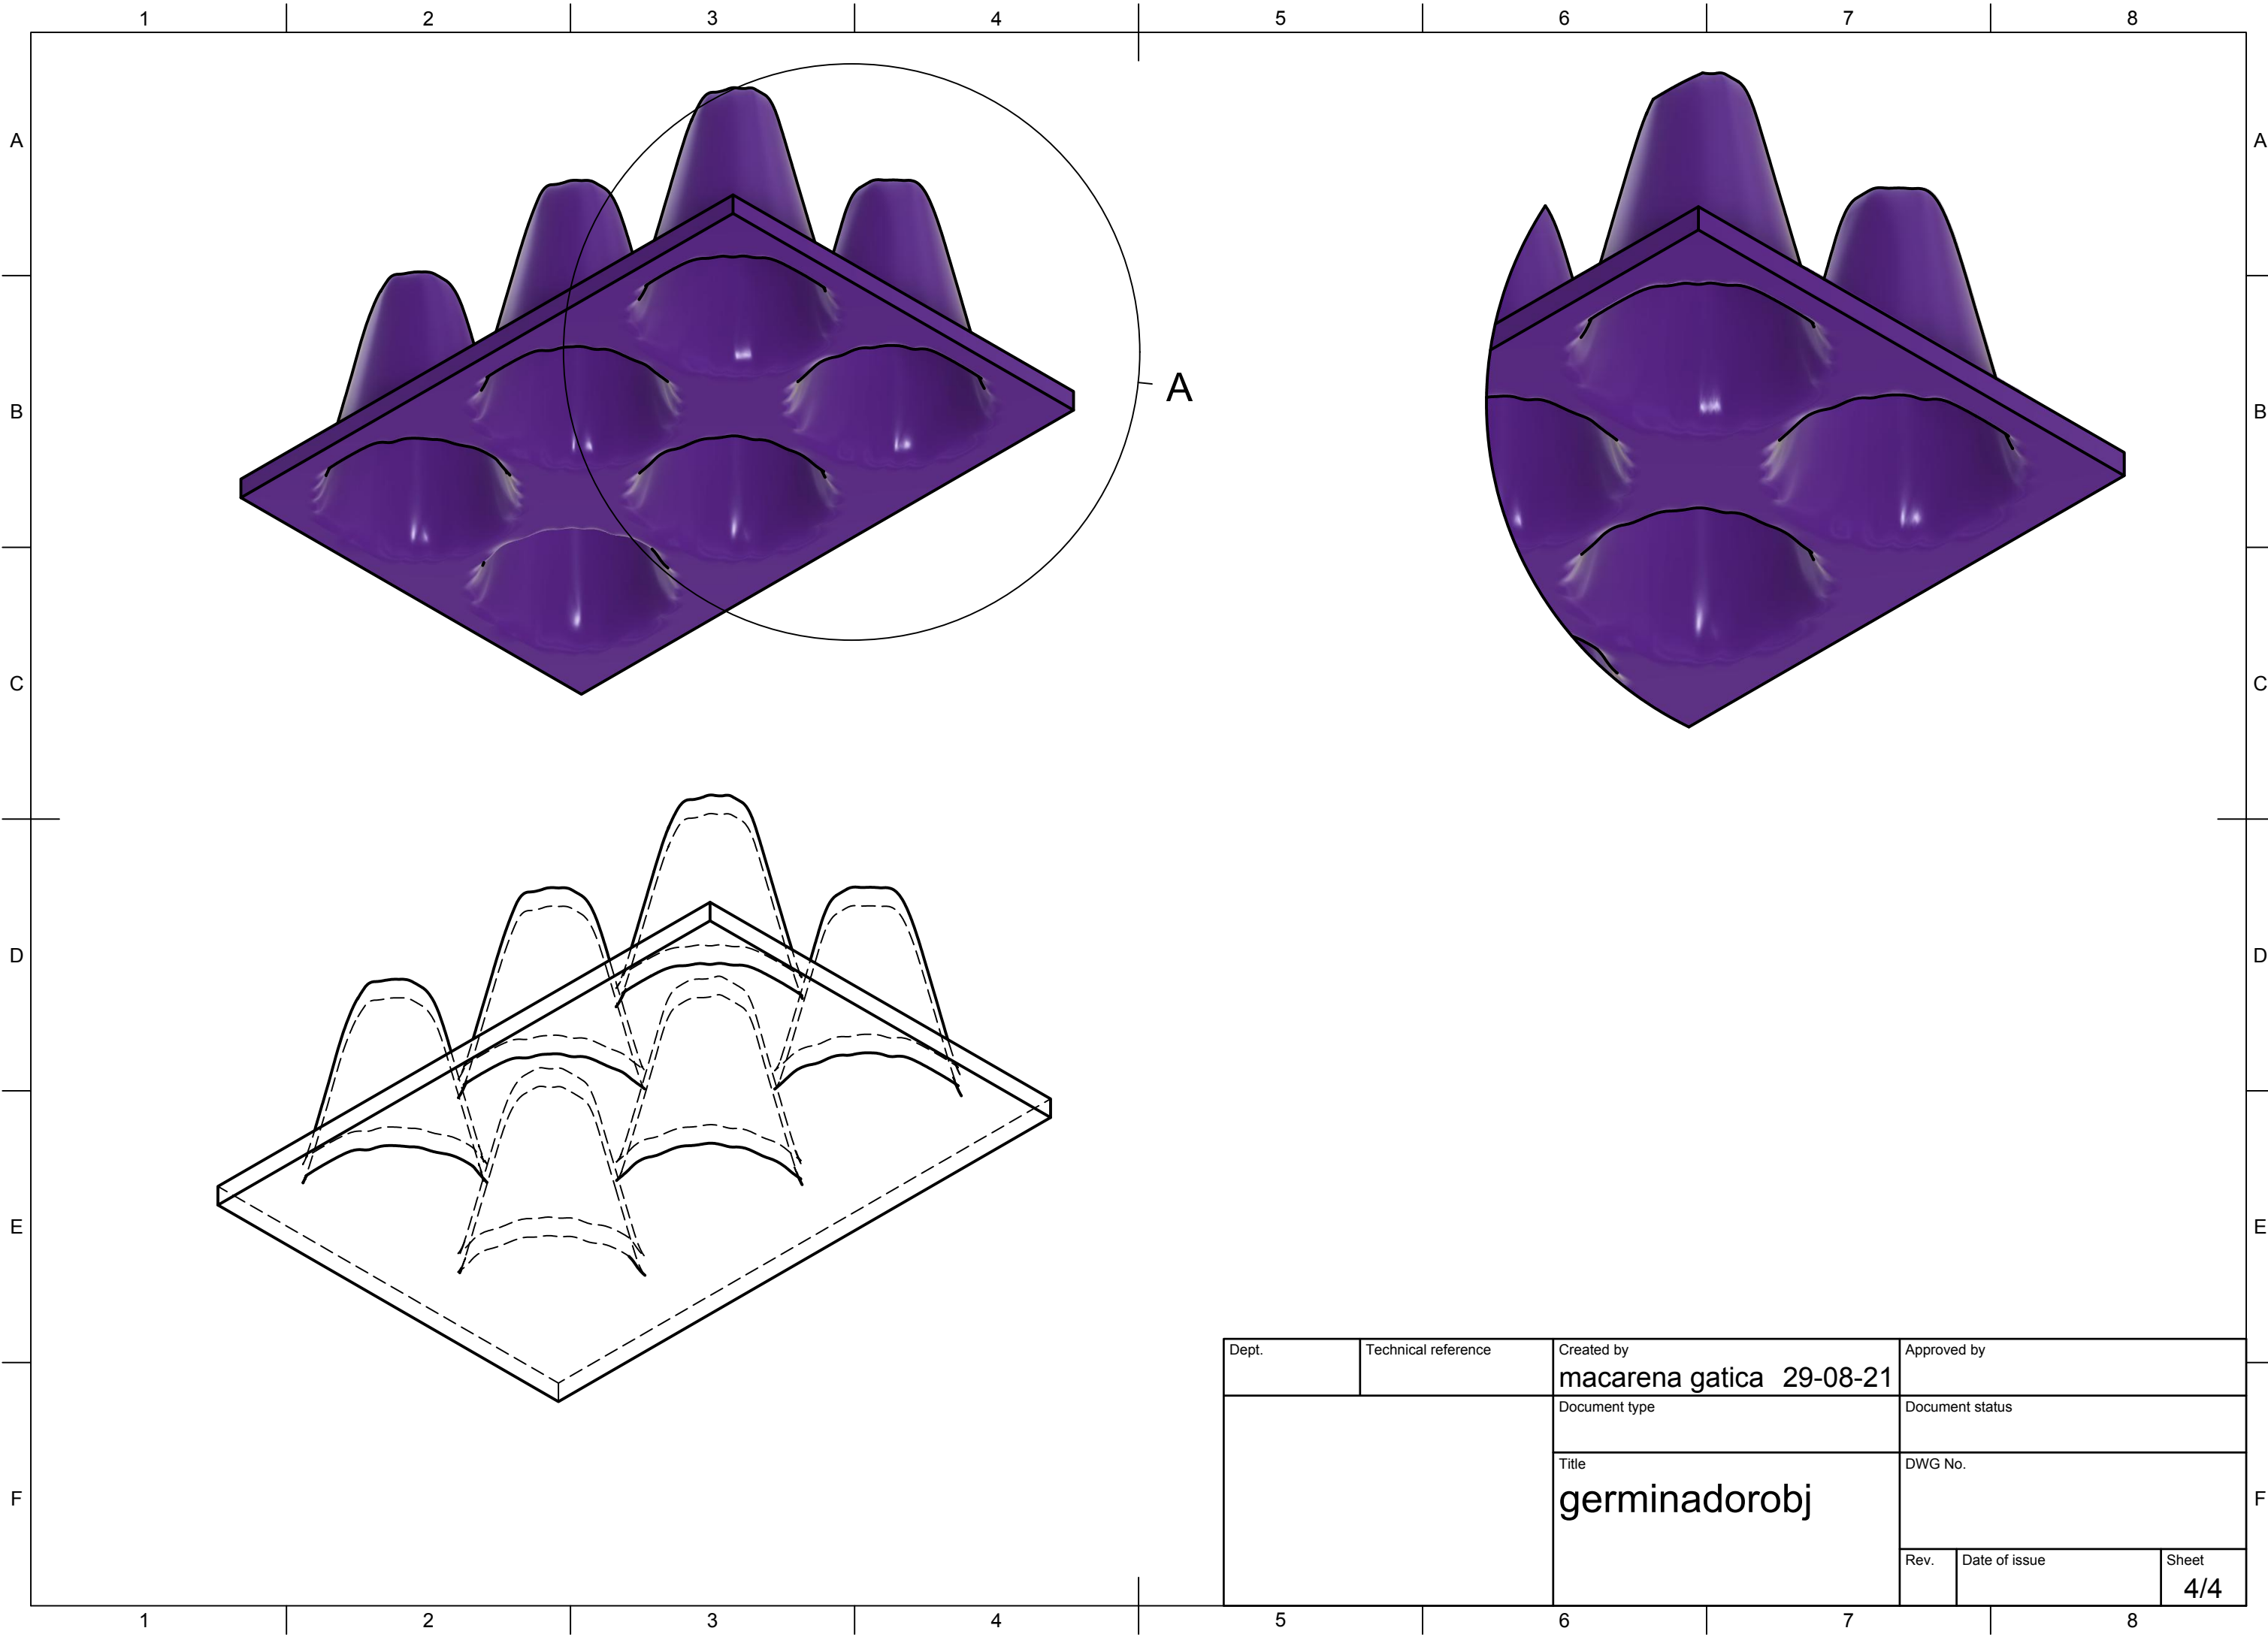

Dept.	Technical reference	Created by macarena gatica 29-08-21	Approved by	
		Document type	Document status	
		Title germinadorobj	DWG No.	
	Rev.	Date of issue	Sheet 1/4	

Dept.	Technical reference	Created by macarena gatica 29-08-21	Approved by
		Document type	Document status
		Title germinadorobj	DWG No.
		Rev.	Date of issue
		Sheet 2/4	

Dept.	Technical reference	Created by macarena gatica 29-08-21	Approved by
		Document type	Document status
		Title germinadorobj	DWG No.
		Rev.	Date of issue
		Sheet 3/4	

Dept.	Technical reference	Created by macarena gatica 29-08-21	Approved by
		Document type	Document status
		Title germinadorobj	DWG No.
		Rev.	Date of issue
		Sheet 4/4	